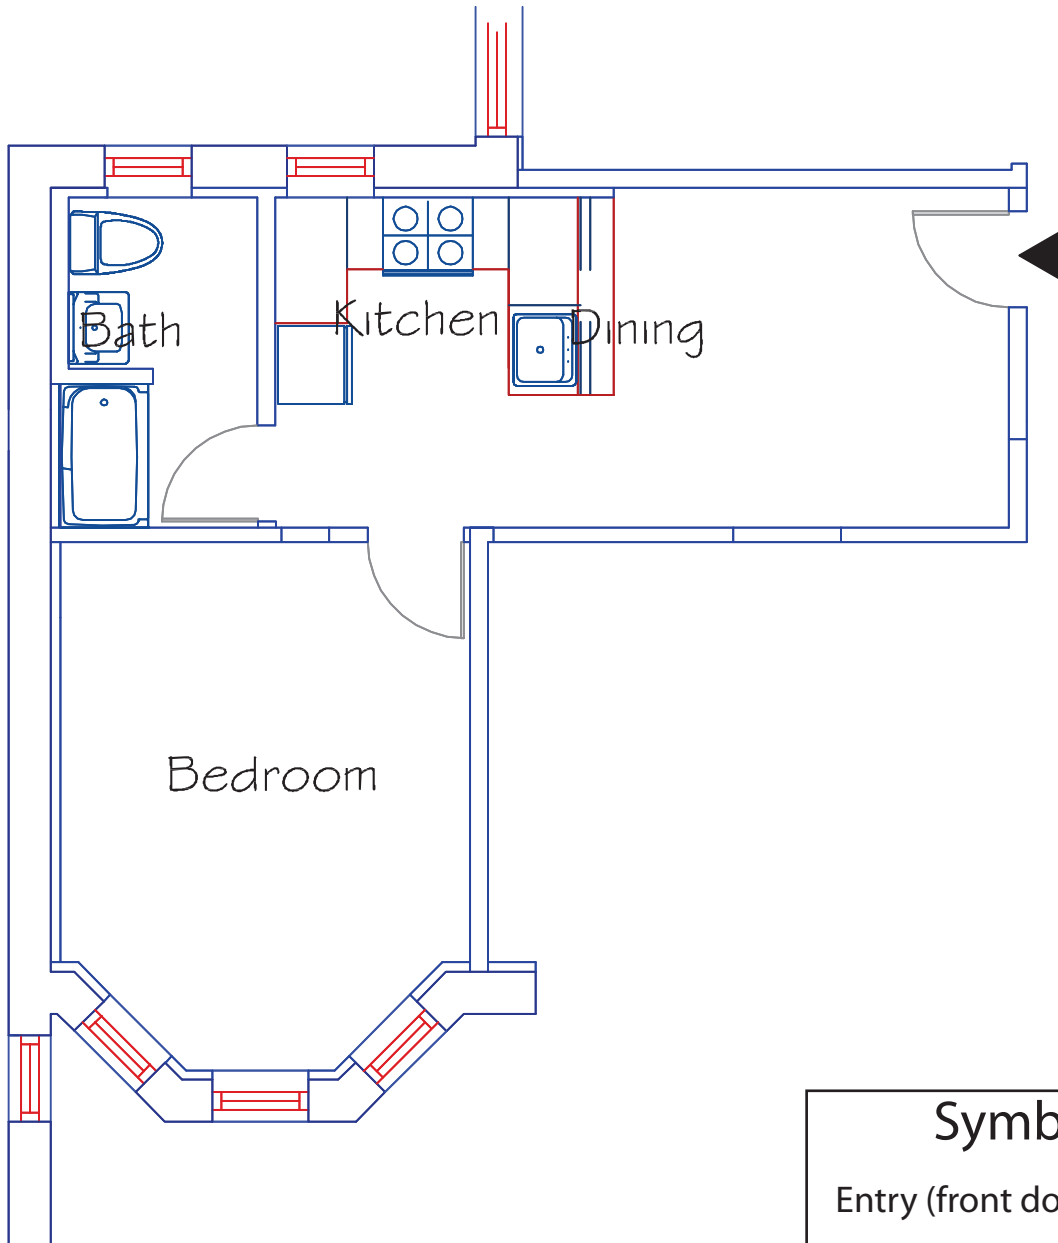

Shattuck International House

Sample Floor Plan - One Bedroom 395 sq. ft.

Please note: this floor plan is an approximate representation. Your unit may vary. Not responsible for omissions or errors.

Symbols	
Entry (front door)	
Window	
Door	