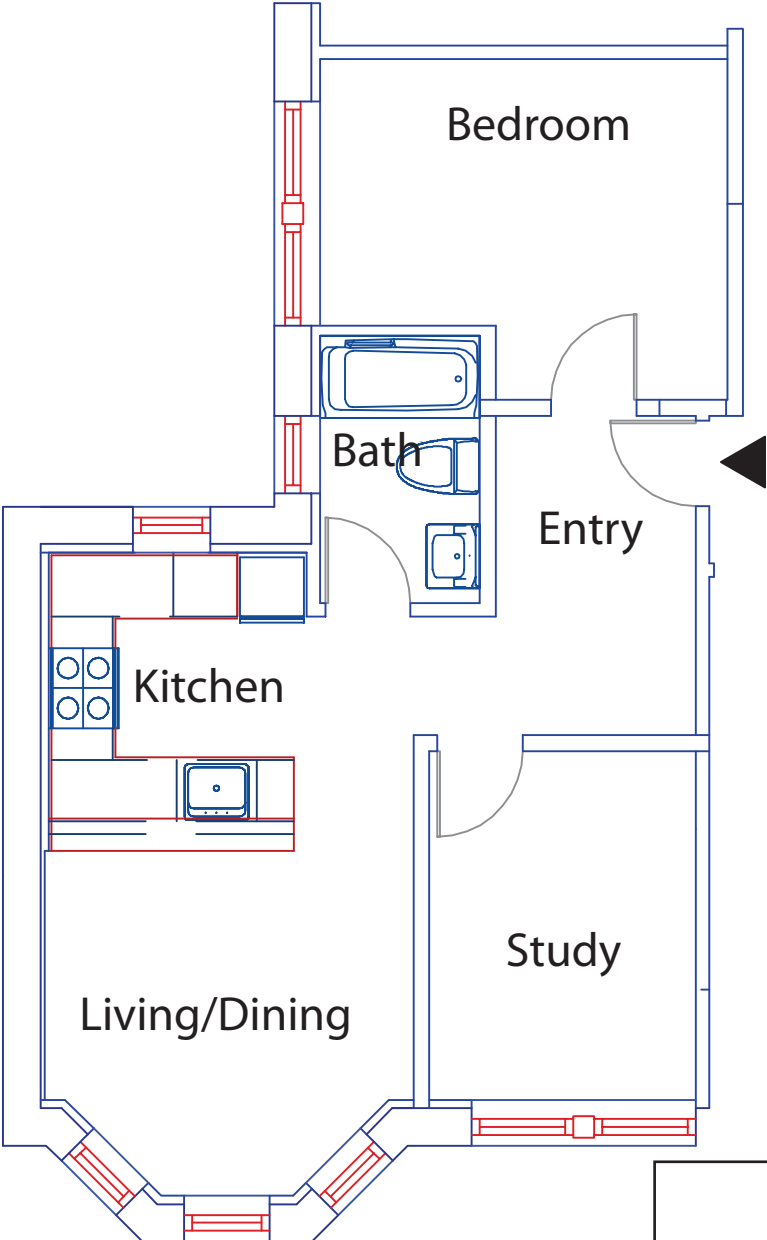

Shattuck International House

Sample Floor Plan

One Bedroom Study 535 sq. ft.

Please note: this floor plan is an approximate representation. Your unit may vary. Not responsible for omissions or errors.

Symbols	
Entry (front door)	
Window	
Door	