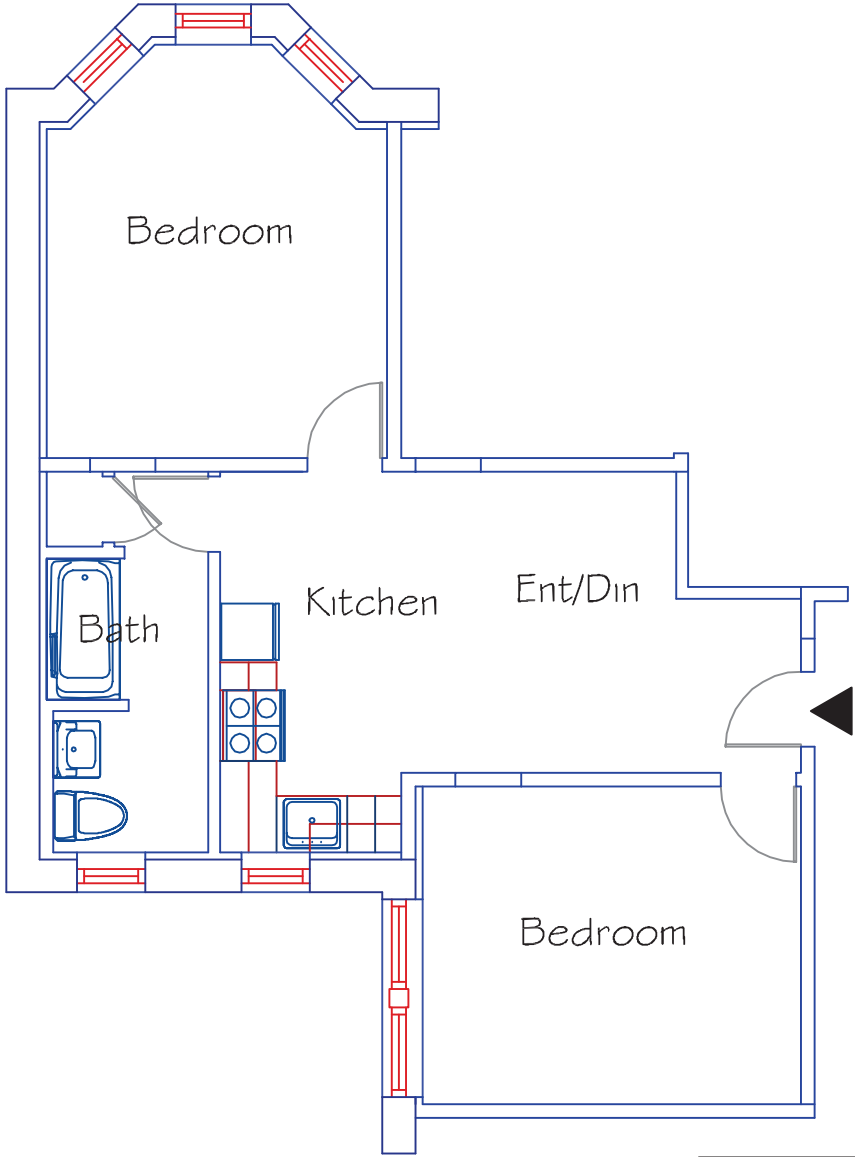

Shattuck International House

Sample Floor Plan - Two Bedroom 540 sq. ft.

Please note: this floor plan is an approximate representation. Your unit may vary. Not responsible for omissions or errors.

Symbols	
Entry (front door)	
Window	
Door	