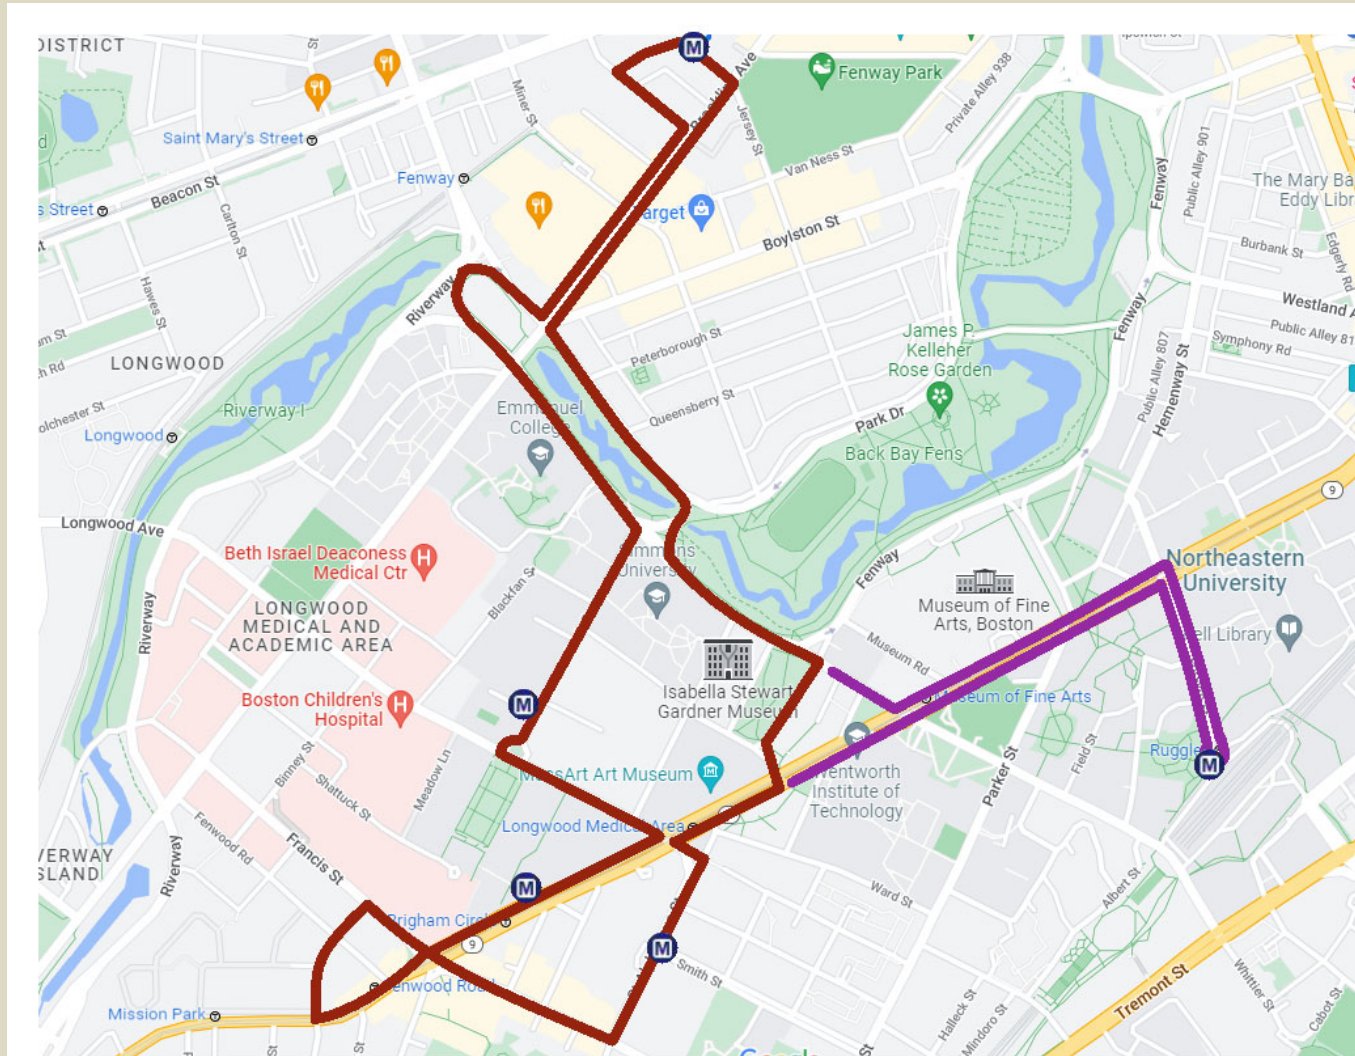

Route Schedule HSPH Shuttle

Effective 11/08/22

<u>20 Overland St</u>	<u>Landmark Center</u>	<u>Vanderbilt Hall (Southbound)</u>	<u>Harvard School of Public Health</u>	<u>Smith St & Saint Alphonsus St</u>	<u>Ruggles MBTA Station</u>	<u>20 Overland St</u>
Campus Circulator						
7:00 AM	7:03 AM	7:07 AM	7:11 AM	7:14 AM	7:20 AM	7:30 AM
7:35 AM	7:38 AM	7:42 AM	7:46 AM	7:49 AM	7:55 AM	8:05 AM
8:10 AM	8:13 AM	8:17 AM	8:21 AM	8:24 AM	8:30 AM	8:40 AM
8:45 AM	8:48 AM	8:52 AM	8:56 AM	8:59 AM	9:05 AM	9:15 AM
9:20 AM	9:23 AM	9:27 AM	9:31 AM	9:34 AM	9:40 AM	9:50 AM
9:55 AM	9:58 AM	10:02 AM	10:06 AM	10:09 AM	10:15 AM	10:25 AM
10:30 AM	10:33 AM	10:37 AM	10:41 AM	10:44 AM	10:50 AM	11:00 AM
11:05 AM	11:08 AM	11:12 AM	11:16 AM	11:19 AM	11:25 AM	11:35 AM
11:40 AM	11:43 AM	11:47 AM	11:51 AM	11:54 AM	12:00 PM	12:10 PM
12:15 PM	12:18 PM	12:22 PM	12:26 PM	12:29 PM	12:35 PM	12:45 PM
12:50 PM	12:53 PM	12:57 PM	1:01 PM	1:04 PM	1:10 PM	1:20 PM
1:25 PM	1:28 PM	1:32 PM	1:36 PM	1:39 PM	1:45 PM	1:55 PM
2:00 PM	2:03 PM	2:07 PM	2:11 PM	2:14 PM	2:20 PM	2:30 PM
2:35 PM	2:38 PM	2:42 PM	2:46 PM	2:49 PM	2:55 PM	3:05 PM
3:10 PM	3:13 PM	3:17 PM	3:21 PM	3:24 PM	3:30 PM	3:40 PM
3:45 PM	3:48 PM	3:52 PM	3:56 PM	3:59 PM	4:05 PM	4:15 PM
4:20 PM	4:23 PM	4:27 PM	4:31 PM	4:34 PM	4:40 PM	4:50 PM
4:55 PM	4:58 PM	5:02 PM	5:06 PM	5:09 PM	5:15 PM	5:25 PM
5:30 PM	5:33 PM	5:37 PM	5:41 PM	5:44 PM	5:50 PM	6:00 PM
6:05 PM	6:08 PM	6:12 PM	6:16 PM	6:19 PM	6:25 PM	--

Route Map HSPH Shuttle

Effective 11/08/22

Track the Shuttle in real time at: <http://shuttles.masco.org>

Please call Longwood Collective at 617-632-2800 if you have any questions.